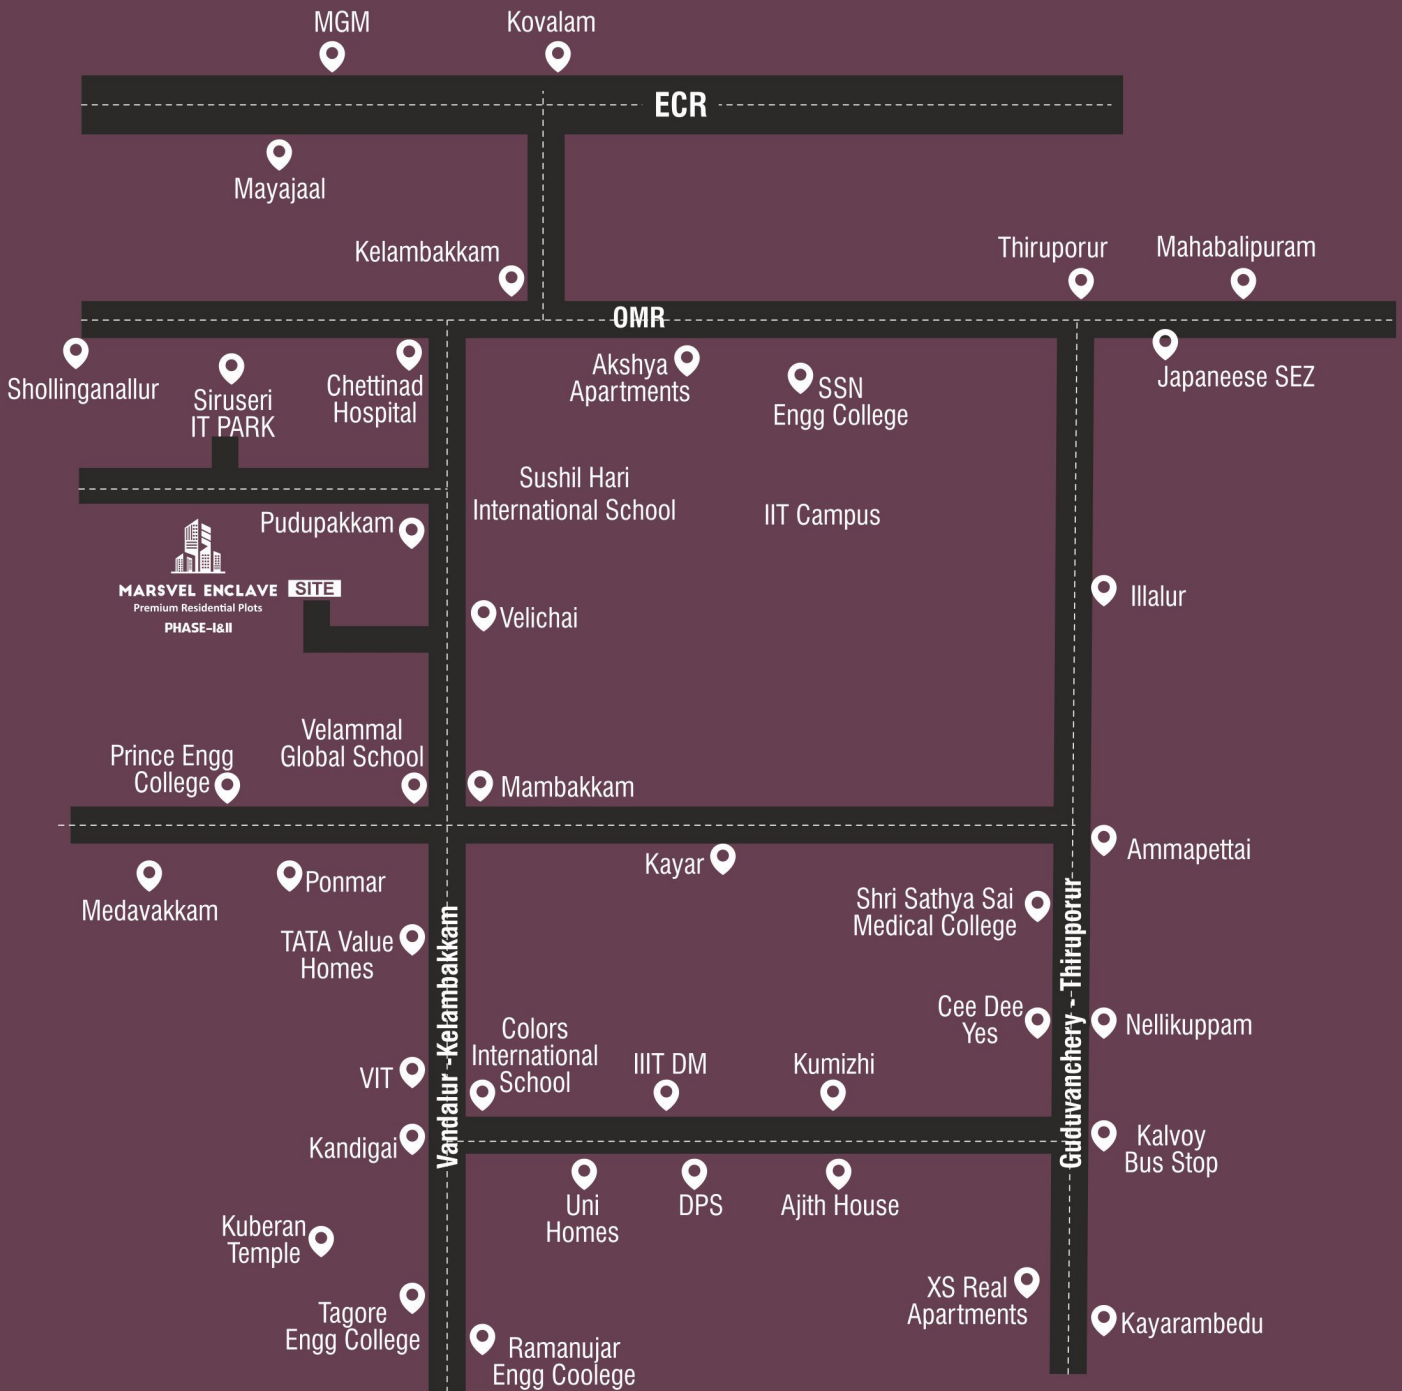

KEYPLAN

Not to Scale

No : 1251, Anna Illam, Flat - II, 1st Floor, Golden Colony,
1st Main Road, Anna Nagar West Extn, Chennai - 600 050

Phone: 95000 49677

Website : www.sricitydevelopers.com